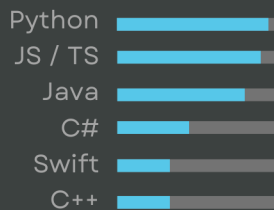

[CLICK FOR MORE DETAILS](#)

CONTACT

 **Phone**
(972) 589-8097

 **Location**
Plano, TX

 **Email**
hello@adibarra.com

 **GitHub**
github.com/adibarra

 **Website**
adibarra.com

EDUCATION

 **2025 (Expected)**
B.S. Computer Science
Texas A&M Univ/UT Dallas Univ

PROGRAMMING

SOFTWARE

HARDWARE

LANGUAGES

REFERENCES UPON REQUEST