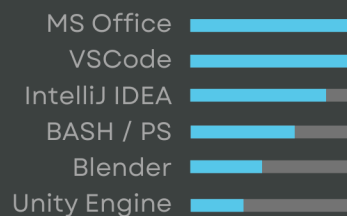

[CLICK FOR MORE DETAILS](#)

CONTACT

 **Phone**
(972) 589-8097

 **Location**
Plano, TX

 **Email**
hello@adibarra.com

 **GitHub**
github.com/adibarra

 **Website**
adibarra.com

EDUCATION

 **2025 (Expected)**
B.S. Computer Science
Texas A&M Univ/UT Dallas Univ

PROGRAMMING

SOFTWARE

HARDWARE

LANGUAGES

REFERENCES UPON REQUEST